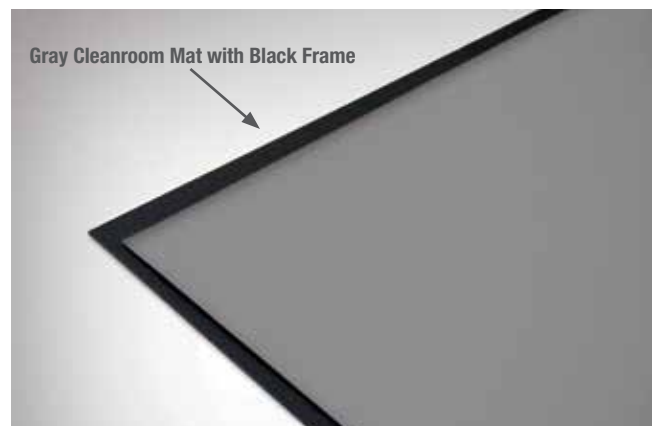

Cleanroom Mats

Time-Saving, Floor-Saving

The CleanStep™ Adhesive Mat removes traffic-borne particulates prior to entering the clean work area. It features an antimicrobial additive in an environmentally friendly adhesive.

Whether cleaning protocols require portability or the surface just isn't conducive to adhesives, CleanStep's mix of sizes and colors are sure to fit the bill. 36 mat/frame combinations.